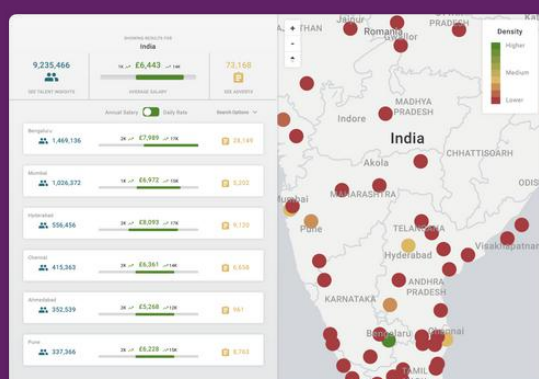

Heat Maps, Compensation Data, Supply & Demand

Build your expansion strategy with confidence using accurate and complete data.

Role	Male	Female
IT	100%	7%
Operations	11%	10%
Virgin Media	11%	10%
Arctic	82%	18%
Education	11%	10%
Tele Consultancy Services	81%	28%
University Of Cambridge	11%	10%
Virgin Media Business	78%	22%
Arctic	87%	17%
Nokia	11%	10%

Career Path Planning Data

Gain valuable insights into the progression of roles, helping to craft career paths and increase employee engagement

The most complete & accurate data you can rely on.

Our data is taken from the greatest amount of sources and meticulously cleaned so you can rely on it to make mission-critical decisions.

Compare Us to Our Competitors

Comprehensive Comparison Table

Explore a comprehensive comparison table of Horsefly vs. competitors.

A Powerful AI-Based Solution

Discover how our powerful AI-based solution enables Workforce Planning, Talent Sourcing, And Employer Branding for global enterprises better than the competition.

The Horsefly Analytics platform offers a user-friendly interface with robust capabilities. Create custom success plans to ensure maximum value & achieve ROI with ease.

An Award-Winning Leader You Can Trust

Founded by experts in labor market analytics, Horsefly has become an award-winning leader trusted by top companies and public sector organizations. Horsefly provides businesses with the knowledge to attract and retain top talent, as well as forecast budgets, monitor hiring trends, plan career paths, and improve strategic planning.

If you're ready to receive the most comprehensive and accurate labor market data available and secure the future success of your business, download Horsefly's Talent Acquisition Buyer's Guide today!

[GET THE GUIDE](#)