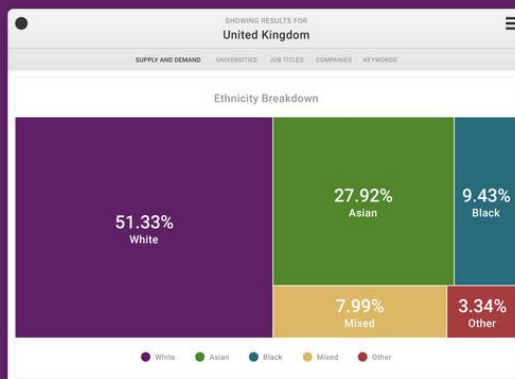

Powering over

**60,000**

talent market searches each month.

Client base & employees located across

**160,000**

towns & cities worldwide.

Supporting a taxonomy of over

**650,000**

keywords in 39 languages.

### Longitudinal Data Set

View the historical supply and demand for any role in any location, highlighting trends and seasonal movements.

### Ethnicity Data

By collecting and analyzing ethnicity breakdowns for any set of skills and job titles, businesses can better understand their workforce composition and identify areas for improvement.